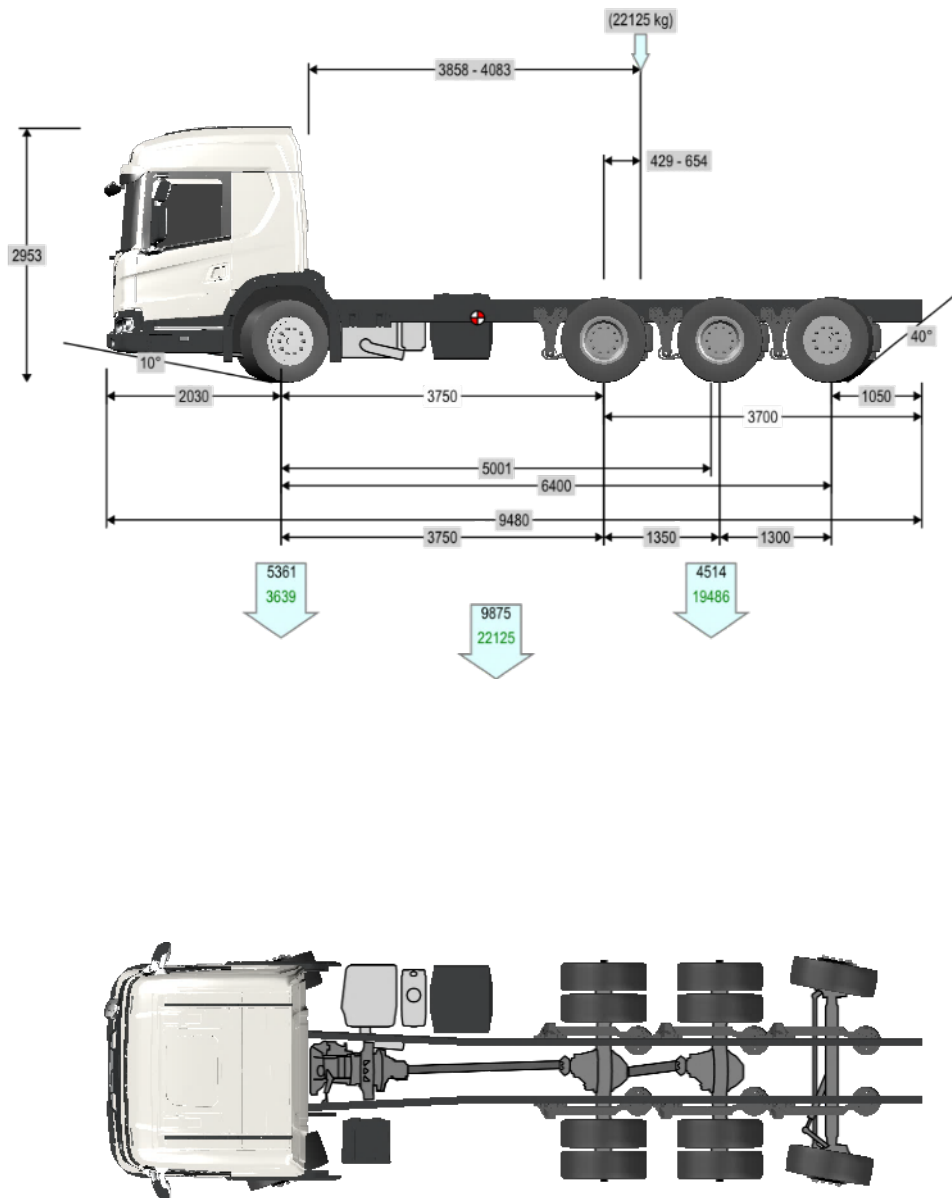

Offer no. U05001008400
Issued by RB
Remark For guidance only

Customer MD
Date 19/05/2021

Only to be used as a guideline. Subject to changes.